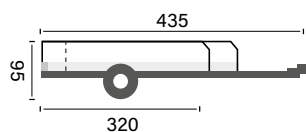

## SPECIFICATIONS

1 bed

14,5 m<sup>2</sup>  
(without awning)

easy pack

kitchen  
(in GL version)

slat base

220V plug/USB  
port power supply  
(standard on GL -  
option on STD)

## SIZES

STANDARD VERSION

GL VERSION