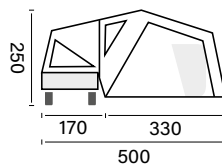

## SPECIFICATIONS

1 bed

14,5 m<sup>2</sup>  
(without awning)

easy pack

kitchen  
(in GL version)

slat base

220V plug/USB  
port power supply  
(standard on GL -  
option on STD)

## SIZES

STANDARD VERSION

GL VERSION