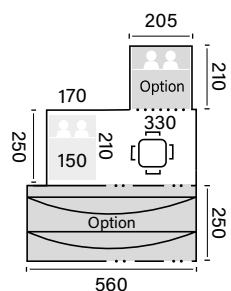

## SPECIFICATIONS

1 bed

14,5 m<sup>2</sup>  
(without awning)

easy pack

kitchen  
(in GL version)

slat base

220V plug/USB  
port power supply  
(standard on GL -  
option on STD)

## SIZES

STANDARD VERSION

GL VERSION