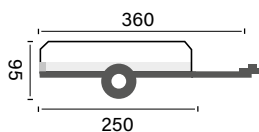

## SPECIFICATIONS

1 bed

14,5 m<sup>2</sup>  
(without awning)

easy pack

kitchen  
(in GL version)

slat base

220V plug/USB  
port power supply  
(standard on GL -  
option on STD)

## SIZES

STANDARD VERSION

GL VERSION