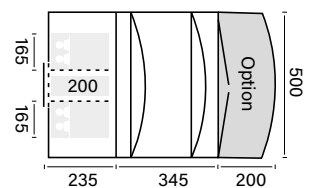

SPECIFICATIONS

2 beds

29 m²

zipped
groundsheet

kitchen
(In GL version)

slat base

220V plug/USB
port power supply
(option)

SIZES

STANDARD VERSION

GL VERSION

SET-UP

Scan to see the set-up video

FABRIC