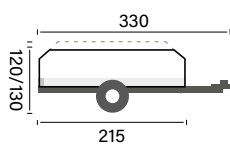

SIZES

STANDARD VERSION