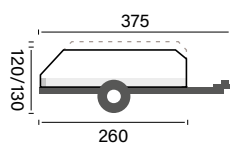

SPECIFICATIONS

2 beds

29 m²

zipped
groundsheet

kitchen
(In GL version)

slat base

220V plug/USB
port power supply
(option)

SIZES

STANDARD VERSION

GL VERSION

SET-UP

Scan to see the set-up video

FABRIC