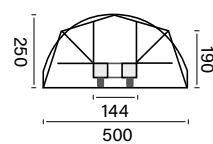

SPECIFICATIONS

2 beds

29 m²

zipped
groundsheet

kitchen
(In GL version)

slat base

220V plug/USB
port power supply
(option)

SIZES

STANDARD VERSION

GL VERSION

SET-UP

Scan to see the set-up video

FABRIC