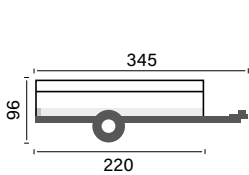

SPECIFICATIONS

1 bed

12 m² with sun canopy

slat base

220V plug/USB port power supply (option)

SIZES

SET-UP

Scan to see the set-up video