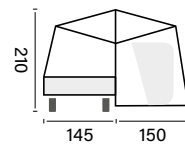

SPECIFICATIONS

1 bed

12 m² with sun canopy

slat base

220V plug/USB port power supply (option)

SIZES

SET-UP

Scan to see the set-up video