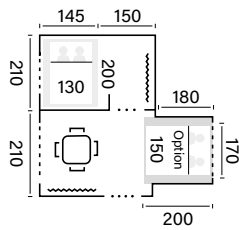

SPECIFICATIONS

1 bed

12 m² with sun canopy

slat base

220V plug/USB port power supply (option)

SIZES

SET-UP

Scan to see the set-up video